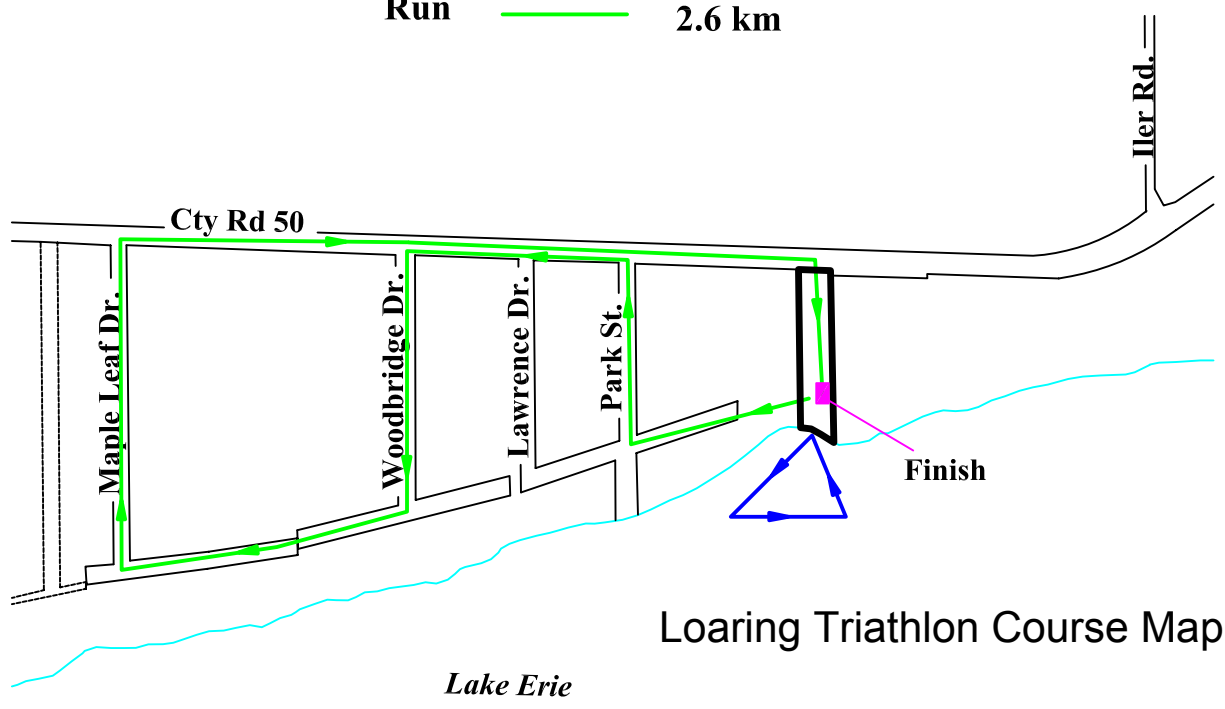

**Loaring Property
(Registration, Transition
and Party Area)**

- Swim ——— 375 m
- Bike ——— 11 km
- Run ——— 2.6 km

Loaring Triathlon Course Map

Lake Erie